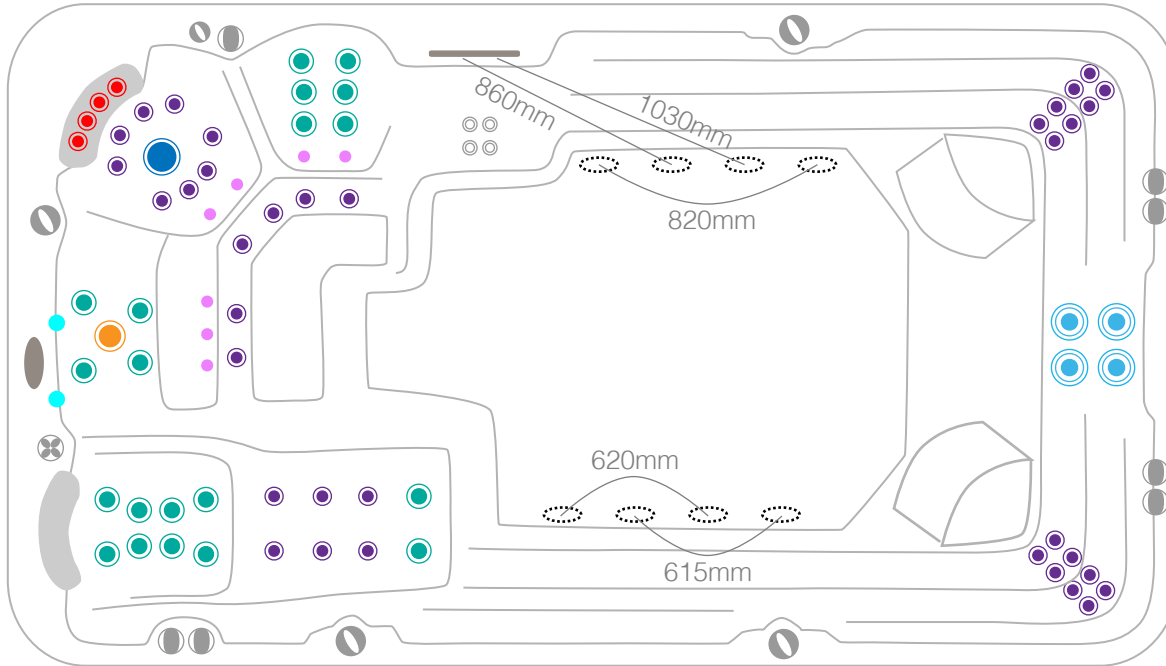

myWorkout4.5mEXTREME 75jet

technical specifications : 2021_03
4450 x 2290 x 1310

-  500 series jet
-  400 series jet
-  300 series jet
-  200 series jet
-  volcano jet
-  7" cohuna jet
-  swim jet
-  neck jet
-  air massage jet
-  large divertor control
-  small on/off control
-  air control
-  aromatherapy canister
-  touchpad control
-  filter box
-  safety suction
-  water return jet
-  water spout

myWorkout4.5mEXTREME 75jet

technical specifications : 2021_03
4450 x 2290 x 1310